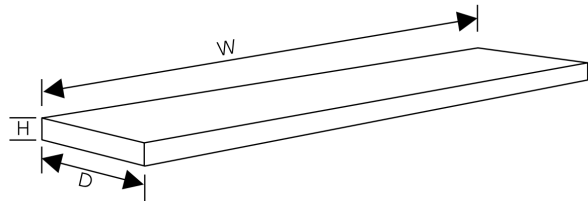

### FEATURES

- Premium 304 Grade Stainless Steel
- Equipped with SoundDefy™ noise concealing technology
- Concealed hardware included for a seamless installation
- Double walled stainless steel construction ensures no screws are visible after installation

Model	Y-116-P
Product	Floating Shelf
Size	36"(W) x 9"(D) x 1 1/4"(H)
Slope	-
Hardware	Included, Concealed

FINISHES	Polished (-P)	Brushed Bronze (-BBRZ)	Light Beige (-LTBGE)
	Brushed (-B)	Antique Brass (-ABRS)	Grey (-GRAY)
	Brushed Gold (-BGLD)	Antique Copper (-ACOP)	Beige (-BEIGE)
	Matte Black (-BLK)	Matte White (-WHT)	Polished Gold (-PGLD)
	Oil Rubbed Bronze (-ORB)	Brushed Black (-BRBLK)	Polished Rose Gold (-PRGD)
	Brushed Brass (-BBRS)	Brushed Rose Gold (-BRGD)	